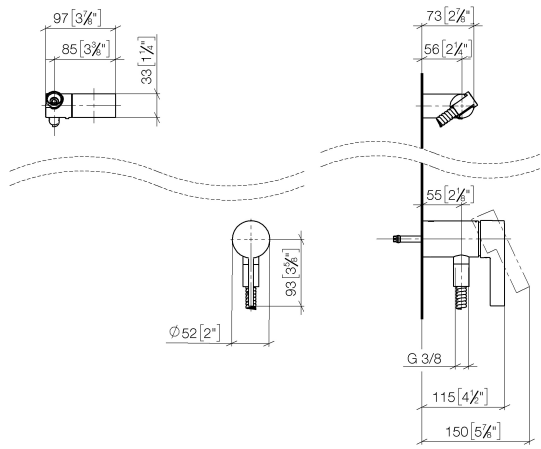

**Required miscellaneous**

- Concealed wall mounting -**
- max. recess depth 105 mm
  - min. recess depth 80 mm

35 050 970 90

**Concealed single-lever mixer with integrated shower connection with hand shower set - Chrome**

IMO

ST 050 204 8070  
mm [inches]

**Certificates**

Belgaqua\_21-025- WRAS\_2011027. LGA\_29928.  
27\_1.

ST 050 204 8979

### Spare parts list

No.	Item Number	Name	Quantity used	Delivery time
1	28 060 970-00	Wall bracket swivel - Chrome	1	10
2	28 322 970-00	Metal shower hose 1/2" x 3/8" x 1750 mm - Chrome	1	2
3	36 050 970-00	Concealed single-lever mixer with integrated shower connection - Chrome	1	10

**Concealed single-lever mixer with integrated shower connection with hand shower set - Chrome**

IMO

ST 050 204 8979

- COMPACT RAIN, max. flow rate 15 l/min (at 3 bar)
- with anti-scale system
- spray head Ø 130 mm
- 1/2" connection