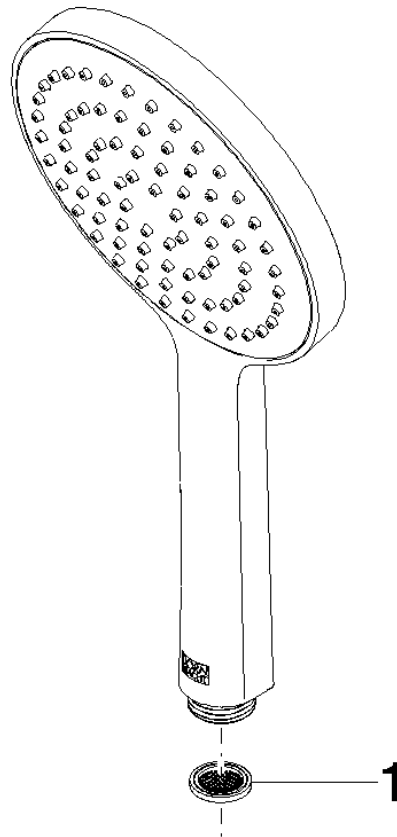

**Concealed single-lever mixer with integrated shower connection with hand shower set - Chrome**

IMO

ST 050 204 8979

- metal shower hose 1750mm with integrated anti-twist protection
  - Hand shower: COMPACT RAIN, max. flow rate 10 l/min (at 3 bar)
  - spray head Ø 130 mm
- Intrinsic protection against back flow.**

### Spare parts list

No.	Item Number	Name	Quantity used	Delivery time
1	28 060 970-00	Wall bracket swivel - Chrome	1	10
2	28 322 970-00	Metal shower hose 1/2" x 3/8" x 1750 mm - Chrome	1	2
3	36 050 970-00	Concealed single-lever mixer with integrated shower connection - Chrome	1	10

Concealed single-lever mixer with integrated shower connection with hand shower set - Chrome

---

IMO

ST 050 204 8979

**Concealed single-lever mixer with integrated shower connection with hand shower set - Chrome**

IMO

ST 050 204 8070  
mm [inches]

**Flow rate chart**

**Certificates**

DVGW\_DW-  
6517DN0129.

LGA\_29983.

WRAS\_2009011.

ST 050 204 8979