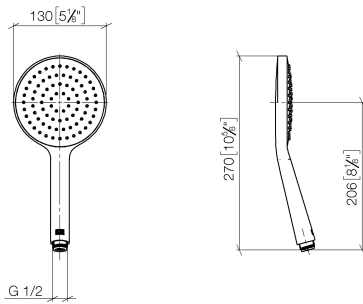

**Concealed single-lever mixer with integrated shower connection with hand shower set - Chrome**

IMO

ST 050 204 8979

- metal shower hose 1750mm with integrated anti-twist protection
  - Hand shower: COMPACT RAIN, max. flow rate 10 l/min (at 3 bar)
  - spray head Ø 130 mm
- Intrinsic protection against back flow.**

**Required miscellaneous**

- Concealed wall mounting -**
- max. recess depth 105 mm
  - min. recess depth 80 mm

35 050 970 90

**Concealed single-lever mixer with integrated shower connection with hand shower set - Chrome**

Concealed single-lever mixer with integrated shower connection with hand shower set - Chrome

---

IMO

ST 050 204 8979

**Concealed single-lever mixer with integrated shower connection with hand shower set - Chrome**

IMO

ST 050 204 8070  
mm [inches]

**Flow rate chart**

**Certificates**

DVGW\_DW-  
6517DN0129.

LGA\_29983.

WRAS\_2009011.

ST 050 204 8979