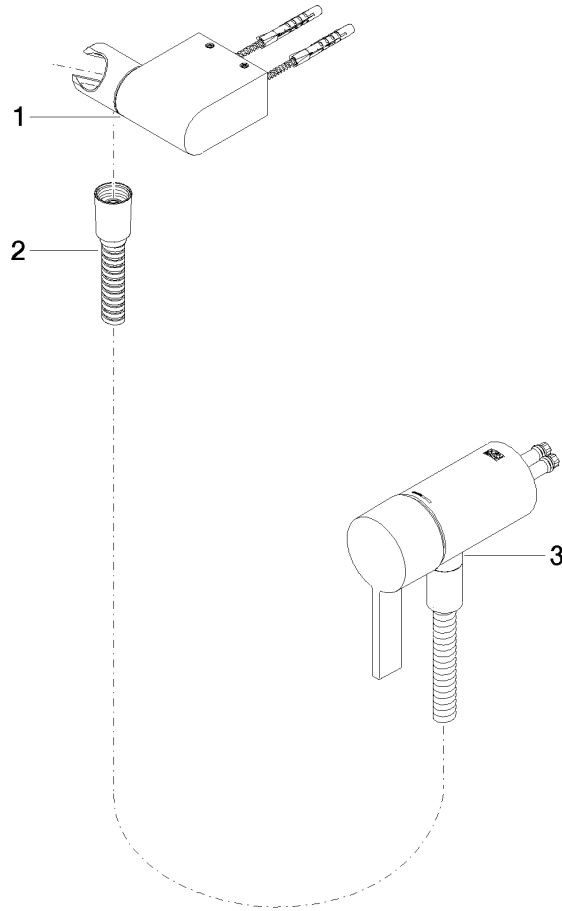

**Required miscellaneous**

- Concealed wall mounting -**
- max. recess depth 105 mm
  - min. recess depth 80 mm

35 050 970 90

**Concealed single-lever mixer with integrated shower connection with hand shower set - Chrome**

IMO

ST 050 204 8070  
mm [inches]

**Certificates**

Belgaqua\_21-025- WRAS\_2011027. LGA\_29928.  
27\_1.

ST 050 204 8979

### Spare parts list

No.	Item Number	Name	Quantity used	Delivery time
1	28 060 970-00	Wall bracket swivel - Chrome	1	10
2	28 322 970-00	Metal shower hose 1/2" x 3/8" x 1750 mm - Chrome	1	2
3	36 050 970-00	Concealed single-lever mixer with integrated shower connection - Chrome	1	10

**Concealed single-lever mixer with integrated shower connection with hand shower set - Chrome**

IMO

ST 050 204 8979

- COMPACT RAIN, max. flow rate 15 l/min (at 3 bar)
- with anti-scale system
- spray head Ø 130 mm
- 1/2" connection